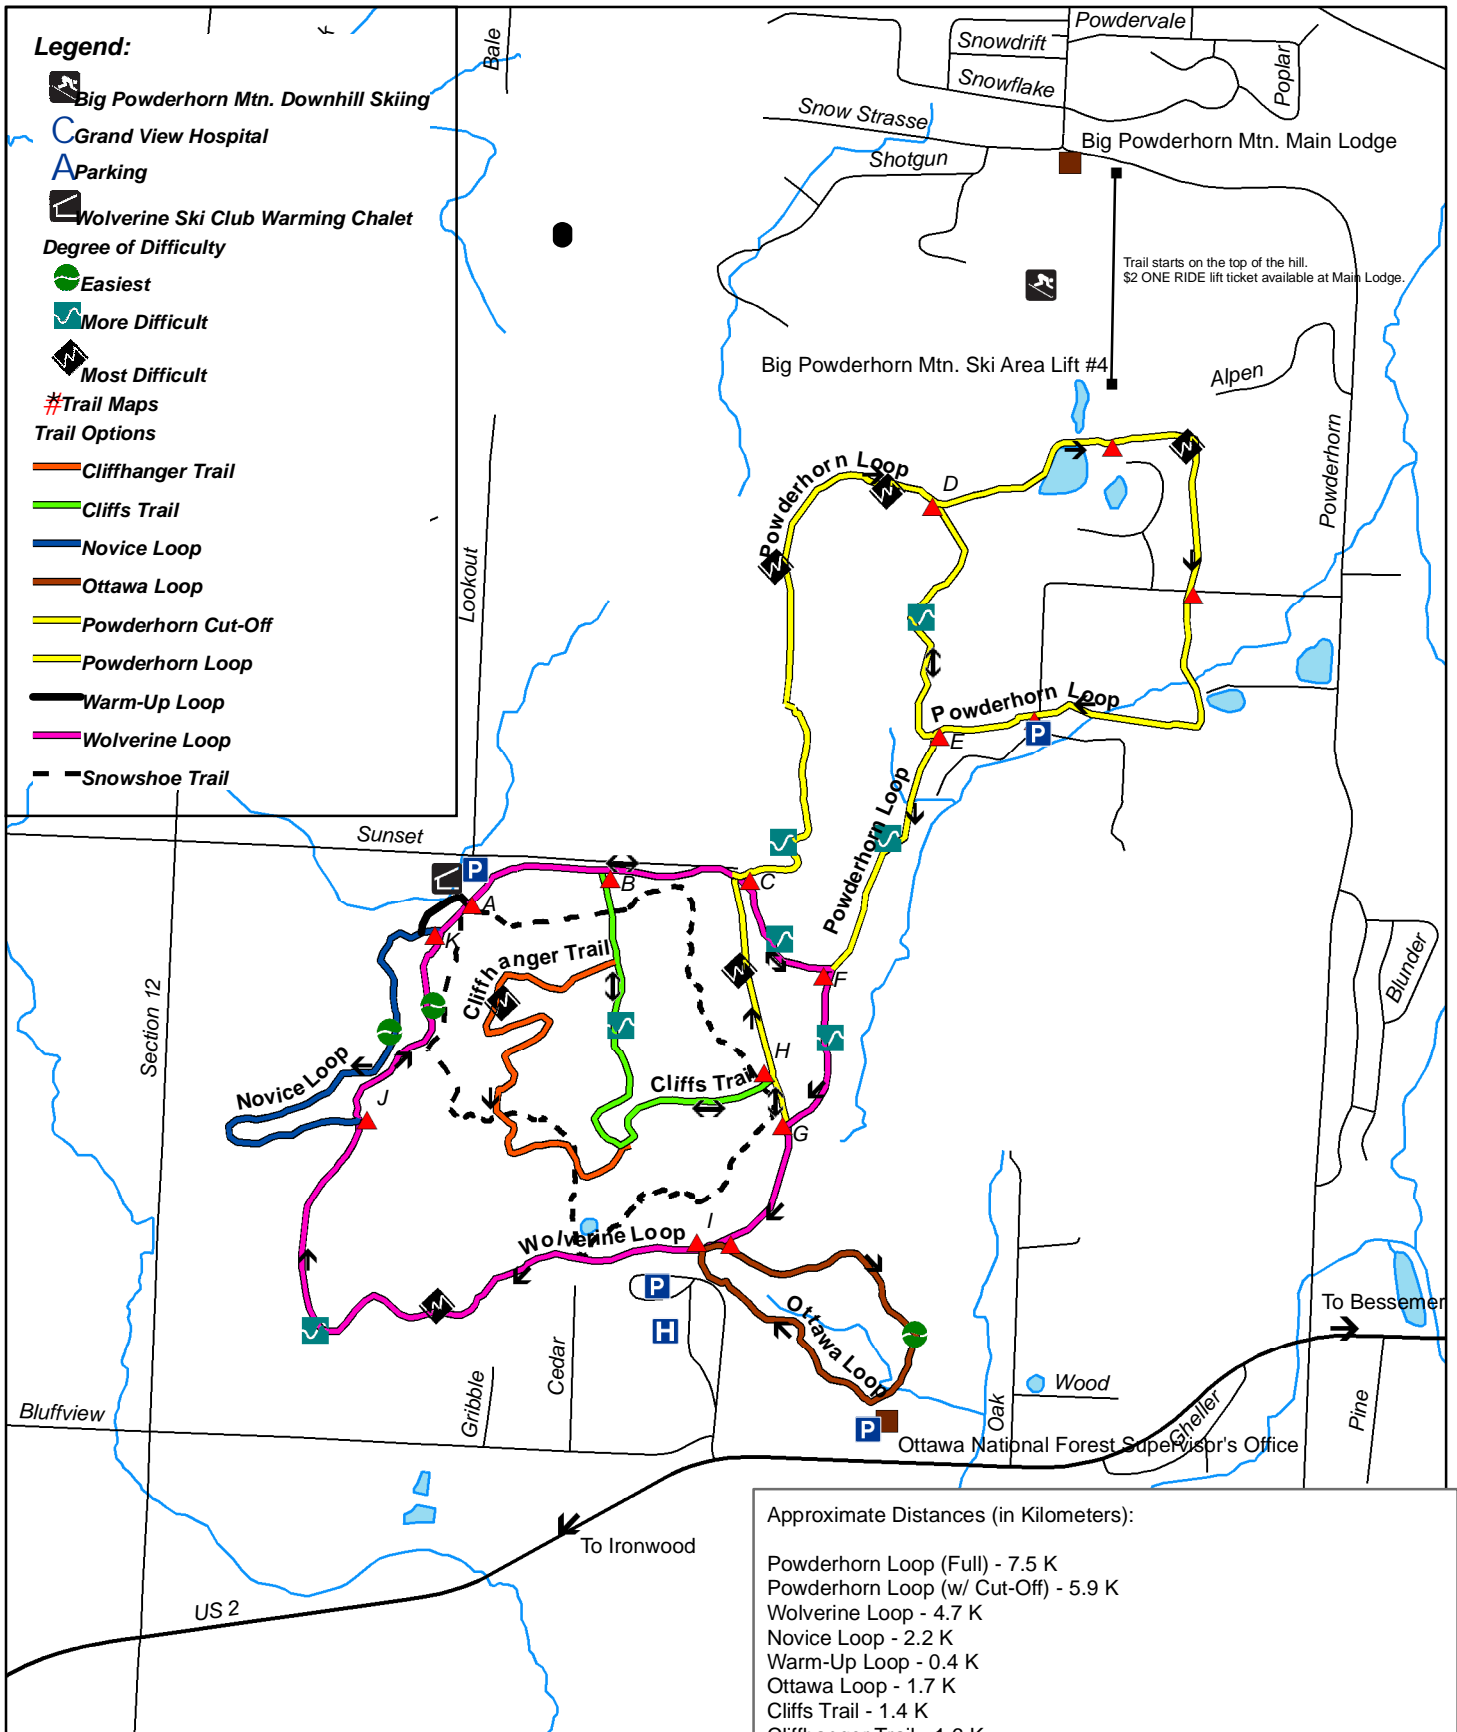

# Wolverine Nordic Trails

Suggested Donation: \$8.00

Map services donated by:

**Coleman Engineering Company**  
 200 East Ayer St. - Ironwood, MI 49938  
 (906) 932-5048

Approximate Distances (in Kilometers):

- Powderhorn Loop (Full) - 7.5 K
- Powderhorn Loop (w/ Cut-Off) - 5.9 K
- Wolverine Loop - 4.7 K
- Novice Loop - 2.2 K
- Warm-Up Loop - 0.4 K
- Ottawa Loop - 1.7 K
- Cliffs Trail - 1.4 K
- Cliffhanger Trail - 1.6 K
- Snowshoe Trail - 3.5 K

**Notes:**

- All "Loop" distances start & end at the Chalet, except the Ottawa Loop.
- "Trail" distances are point to point.